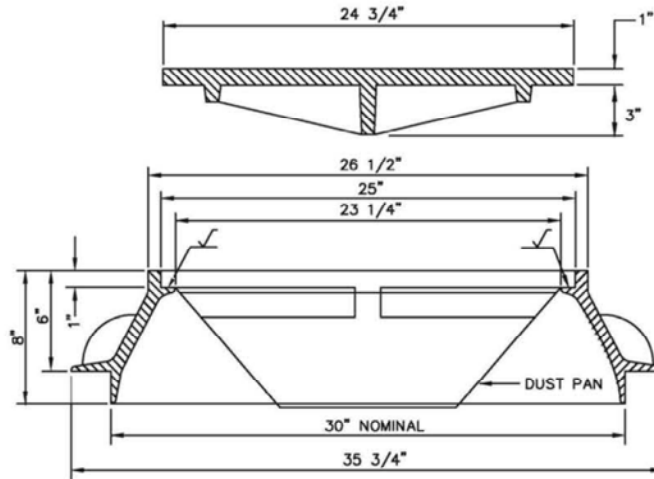

PLAN

TOOELE CITY STANDARD
 24-3/4" X 1" SEAT
 SYRACUSE CASING
 SERIES 1610 MANHOLE COVER
 OR APPROVED EQUAL

SECTION

30" FRAME AND COVER
 TYPE A

PLAN

TOOELE CITY STANDARD
 24-3/4" X 1" SEAT
 SYRACUSE CASING
 SERIES 1610 MANHOLE COVER
 OR APPROVED EQUAL

SECTION

30" FRAME AND COVER
 TYPE B