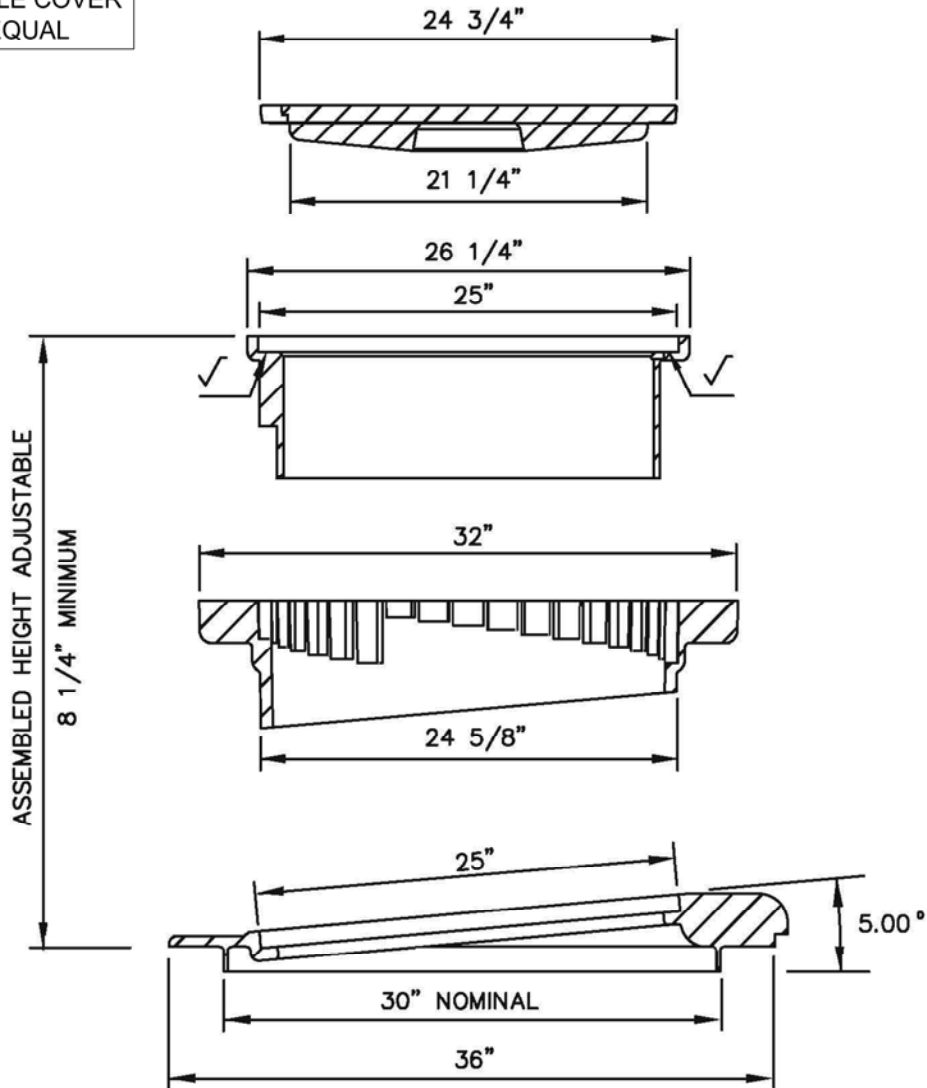

PLAN

TOOELE CITY STANDARD
 24-3/4" X 1" SEAT
 SYRACUSE CASING
 SERIES 1610 MANHOLE COVER
 OR APPROVED EQUAL

SECTION

30" FRAME AND COVER
 TYPE A

PLAN

TOOELE CITY STANDARD
 24-3/4" X 1" SEAT
 SYRACUSE CASING
 SERIES 1610 MANHOLE COVER
 OR APPROVED EQUAL

SECTION

30" FRAME AND COVER
 TYPE B